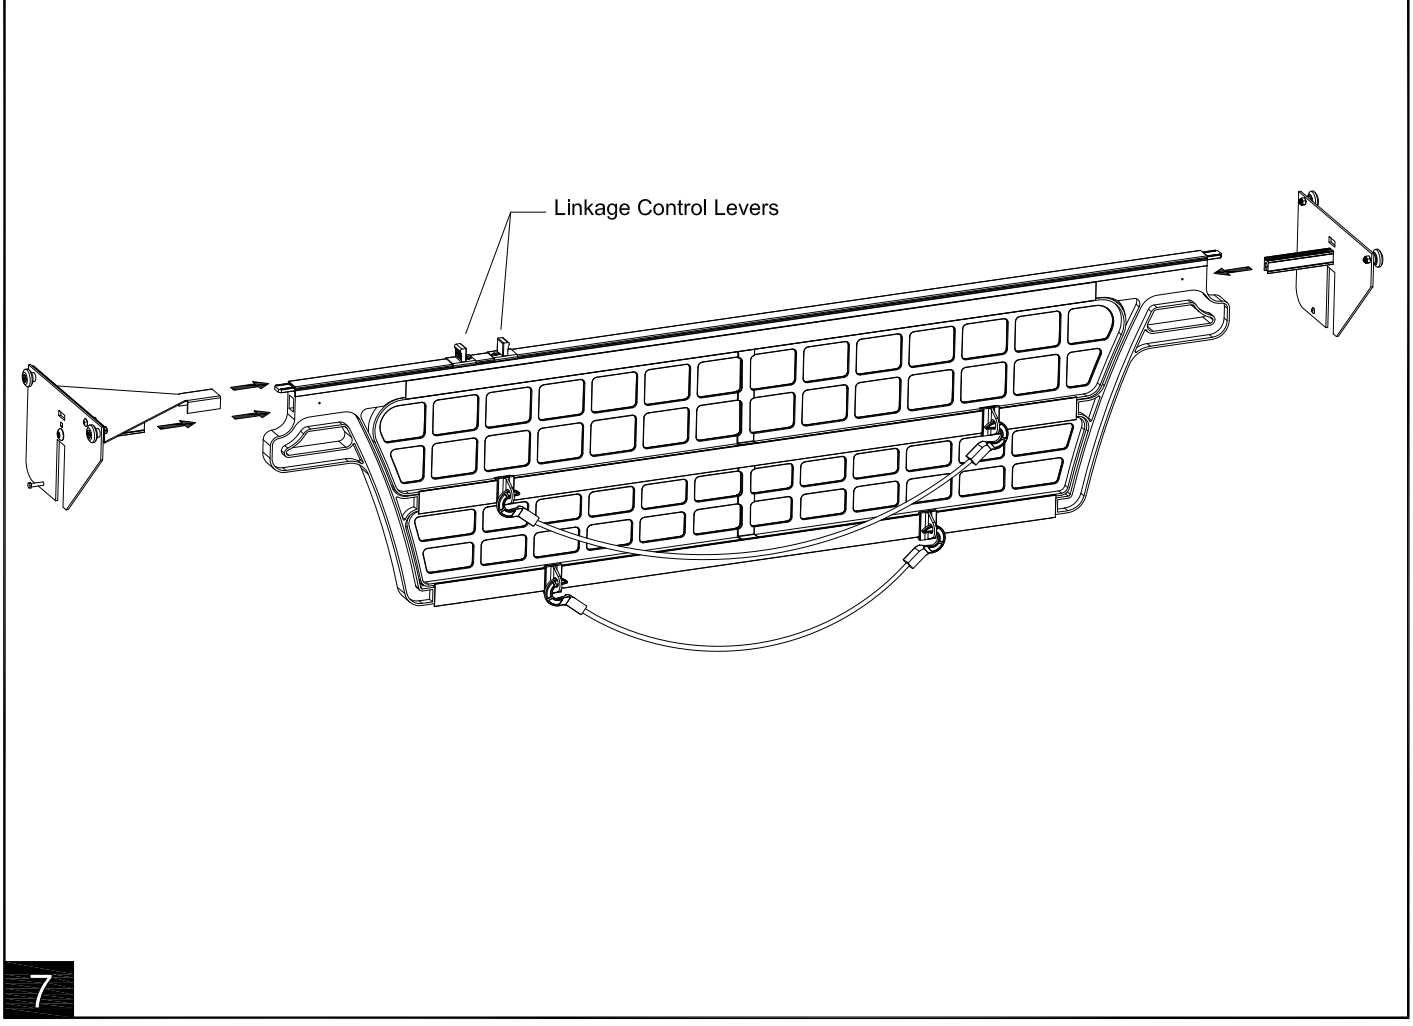

Bed Divider Ram 1500

Bed Divider Ram 1500

www.mopar.com

Call Out	Description	Quantity	Service Part (Y/N)	Part Number
1	Cargo Manager Track / Flange	2	Y	
2	2" Long Threaded Block	6	Y	
3	5/16"-18 x 3/4" Pan Head Screw	6	Y	
4	5/16" Lock Washer	6	Y	
5	Delrin Wheel	1	Y	
6	5/16" x 3/8" SS Shoulder Bolt	1	Y	
7	5/16" Lock Nut	1	Y	
8	#10-24 x 1/2" Truss Head Screw	1	Y	
9	#10 Lock Washer	1	Y	
10	#10-24 Hex Nut	1	Y	
11	Tork Head Screw	2	Y	
12	Star Washer	2	Y	
13	Stem	2	Y	
14	#6 x 3/8" Truss Head Screw	1	Y	
15	Allen Key	1	Y	
16	Torx Key	1	Y	