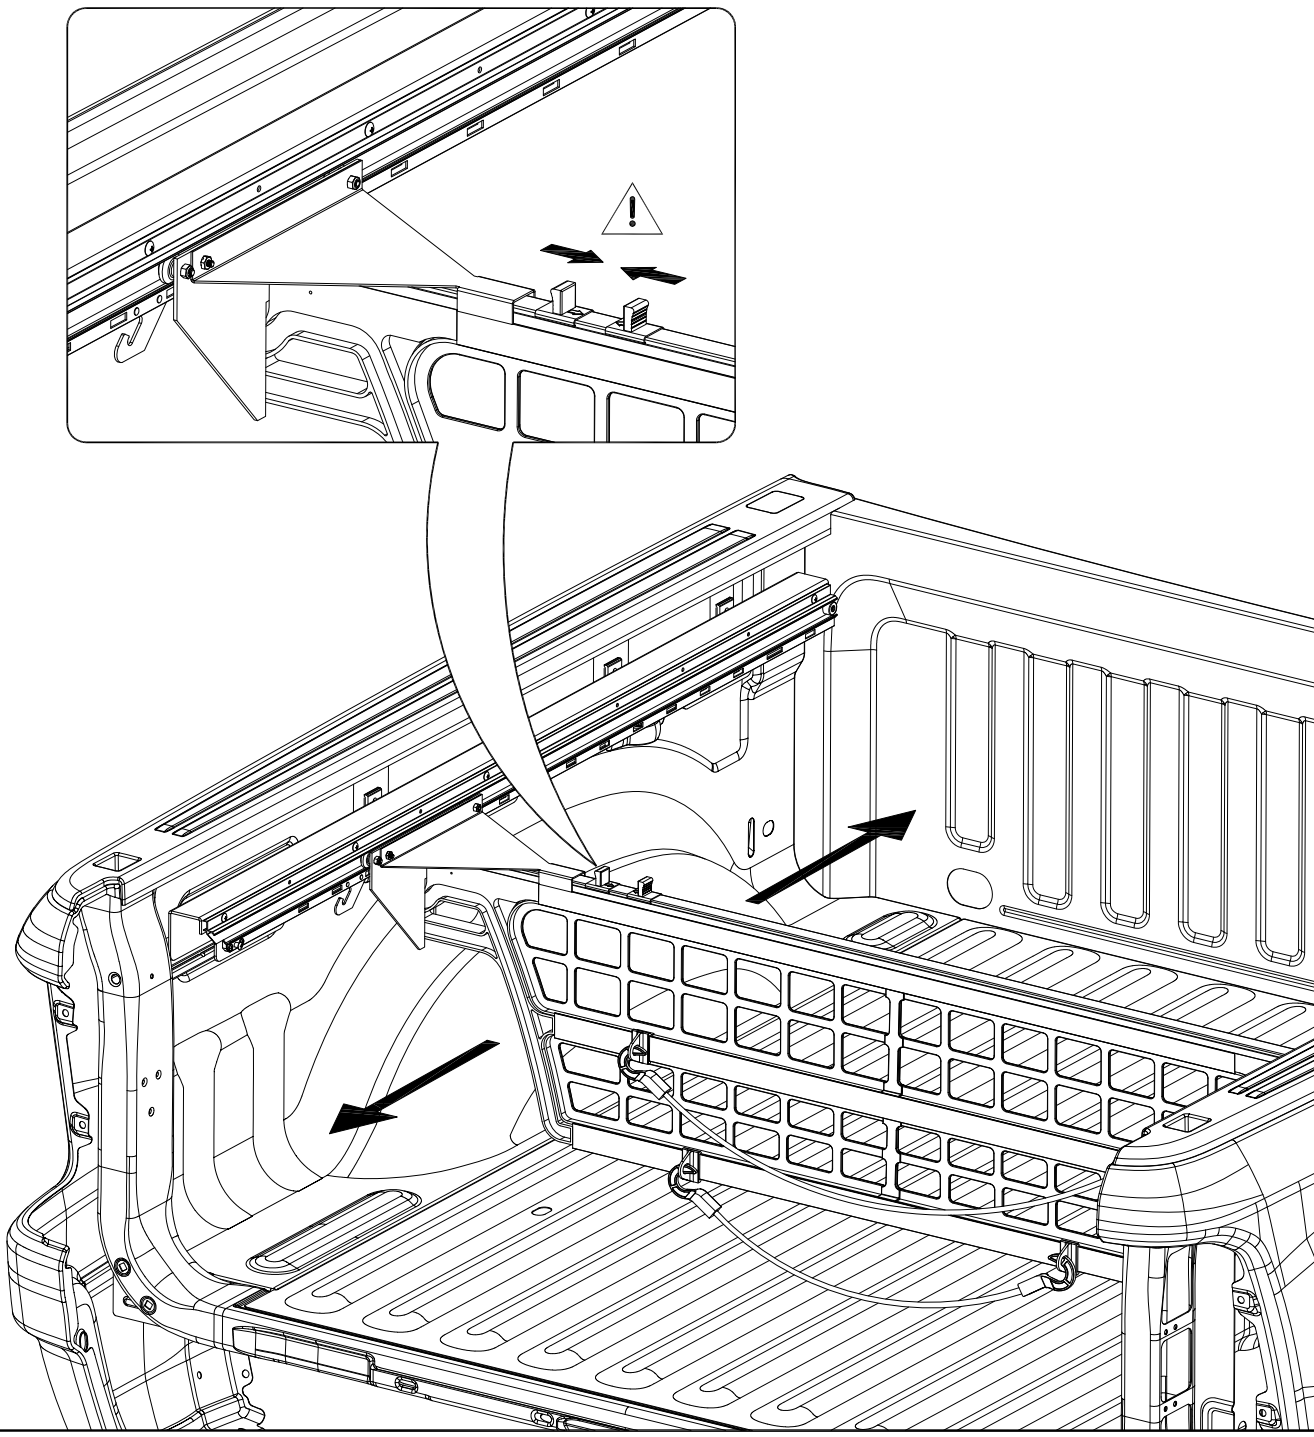

Bed Divider Ram 1500

Bed Divider Ram 1500

www.mopar.com

Call Out	Description	Quantity	Service Part (Y/N)	Part Number
1	Cargo Manager Track / Flange	2	Y	
2	2" Long Threaded Block	6	Y	
3	5/16"-18 x 3/4" Pan Head Screw	6	Y	
4	5/16" Lock Washer	6	Y	
5	Delrin Wheel	1	Y	
6	5/16" x 3/8" SS Shoulder Bolt	1	Y	
7	5/16" Lock Nut	1	Y	
8	#10-24 x 1/2" Truss Head Screw	1	Y	
9	#10 Lock Washer	1	Y	
10	#10-24 Hex Nut	1	Y	
11	Tork Head Screw	2	Y	
12	Star Washer	2	Y	
13	Stem	2	Y	
14	#6 x 3/8" Truss Head Screw	1	Y	
15	Allen Key	1	Y	
16	Torx Key	1	Y	