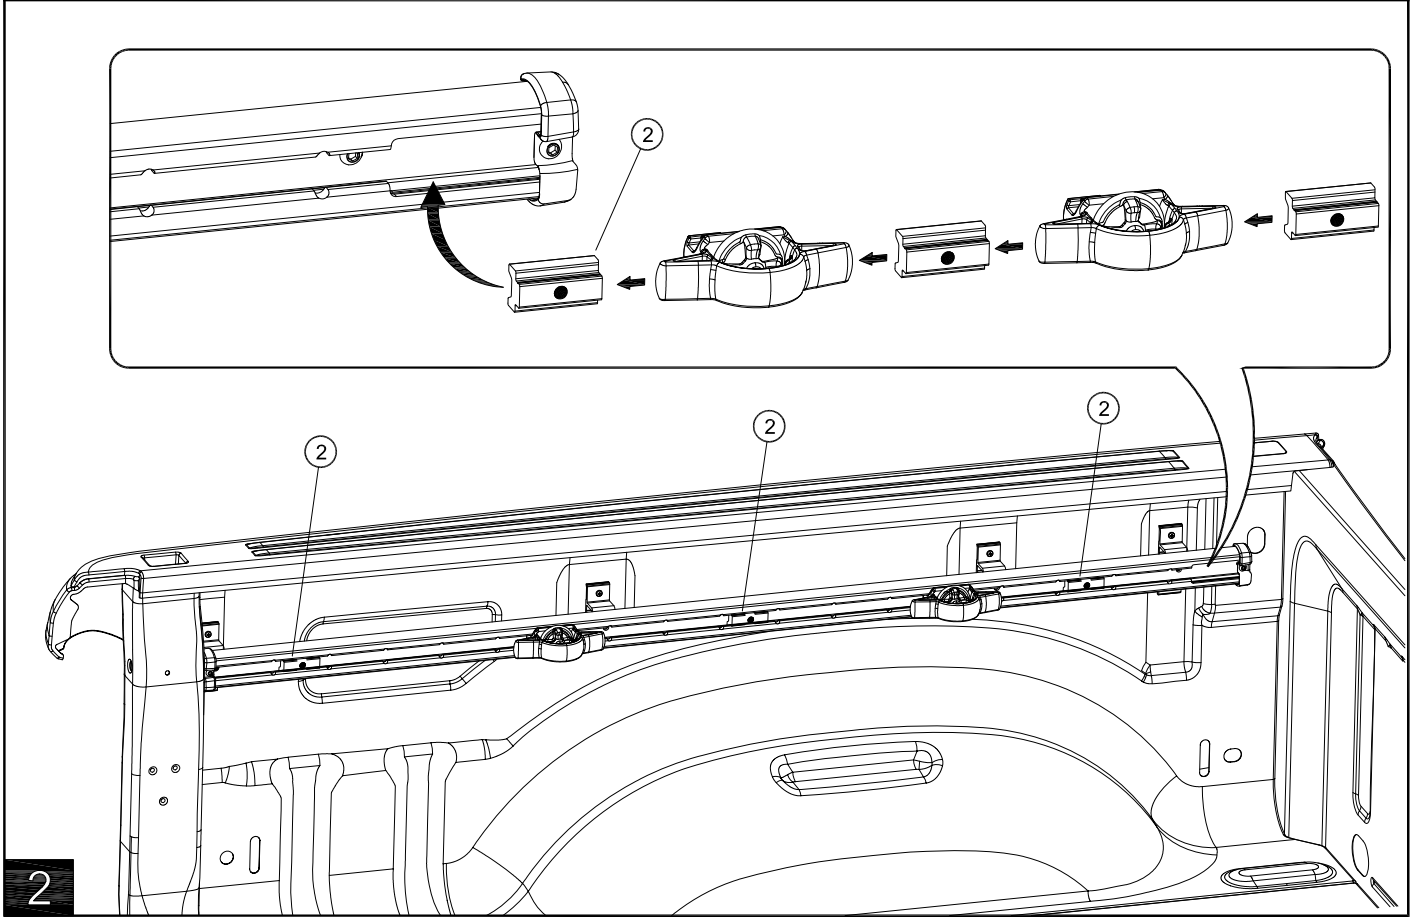

Bed Divider Ram 1500

Bed Divider Ram 1500

www.mopar.com

Call Out	Description	Quantity	Service Part (Y/N)	Part Number
1	Cargo Manager Track / Flange	2	Y	
2	2" Long Threaded Block	6	Y	
3	5/16"-18 x 3/4" Pan Head Screw	6	Y	
4	5/16" Lock Washer	6	Y	
5	Delrin Wheel	1	Y	
6	5/16" x 3/8" SS Shoulder Bolt	1	Y	
7	5/16" Lock Nut	1	Y	
8	#10-24 x 1/2" Truss Head Screw	1	Y	
9	#10 Lock Washer	1	Y	
10	#10-24 Hex Nut	1	Y	
11	Tork Head Screw	2	Y	
12	Star Washer	2	Y	
13	Stem	2	Y	
14	#6 x 3/8" Truss Head Screw	1	Y	
15	Allen Key	1	Y	
16	Torx Key	1	Y	