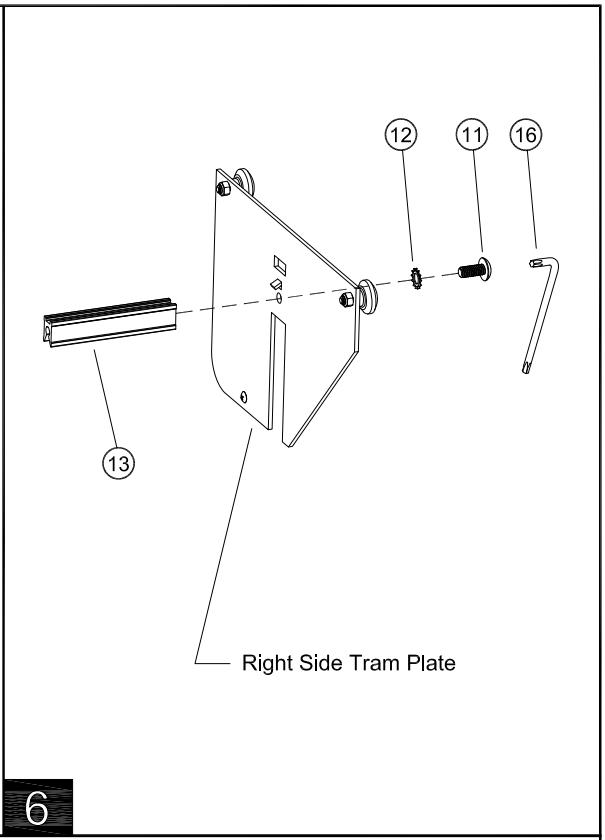

Bed Divider Ram 1500

Bed Divider Ram 1500

www.mopar.com

Call Out	Description	Quantity	Service Part (Y/N)	Part Number
1	Cargo Manager Track / Flange	2	Y	
2	2" Long Threaded Block	6	Y	
3	5/16"-18 x 3/4" Pan Head Screw	6	Y	
4	5/16" Lock Washer	6	Y	
5	Delrin Wheel	1	Y	
6	5/16" x 3/8" SS Shoulder Bolt	1	Y	
7	5/16" Lock Nut	1	Y	
8	#10-24 x 1/2" Truss Head Screw	1	Y	
9	#10 Lock Washer	1	Y	
10	#10-24 Hex Nut	1	Y	
11	Tork Head Screw	2	Y	
12	Star Washer	2	Y	
13	Stem	2	Y	
14	#6 x 3/8" Truss Head Screw	1	Y	
15	Allen Key	1	Y	
16	Torx Key	1	Y	