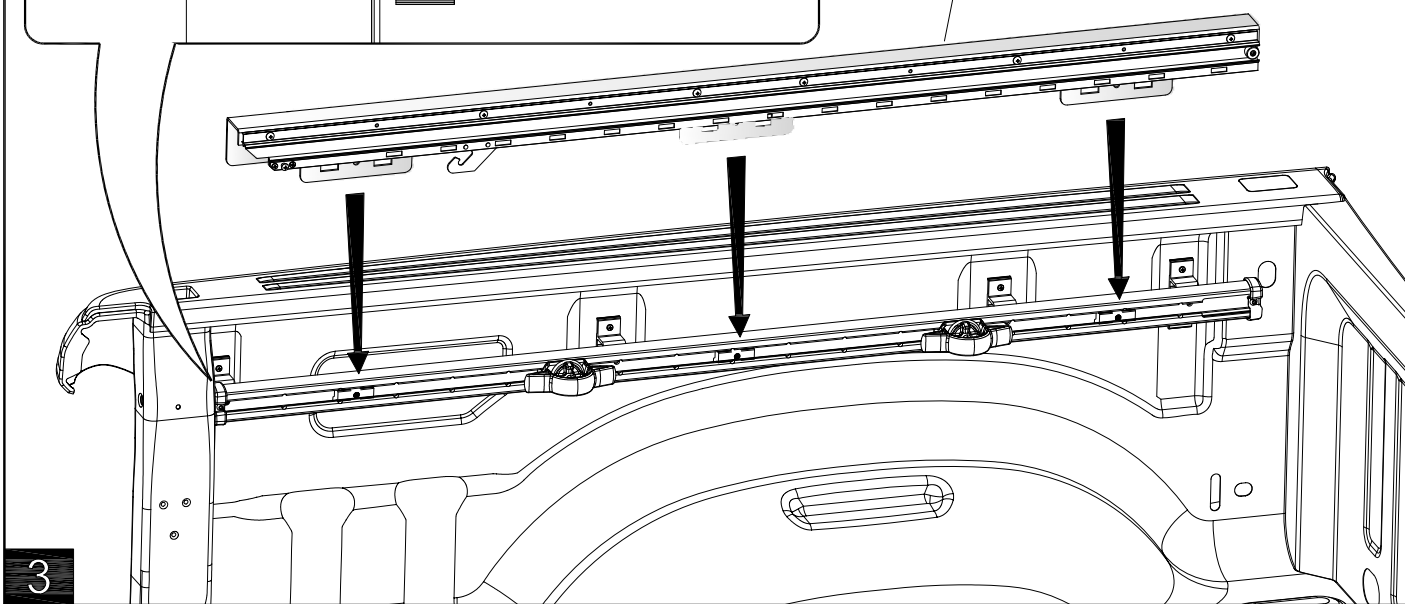

Bed Divider Ram 1500

Bed Divider Ram 1500

www.mopar.com

Call Out	Description	Quantity	Service Part (Y/N)	Part Number
1	Cargo Manager Track / Flange	2	Y	
2	2" Long Threaded Block	6	Y	
3	5/16"-18 x 3/4" Pan Head Screw	6	Y	
4	5/16" Lock Washer	6	Y	
5	Delrin Wheel	1	Y	
6	5/16" x 3/8" SS Shoulder Bolt	1	Y	
7	5/16" Lock Nut	1	Y	
8	#10-24 x 1/2" Truss Head Screw	1	Y	
9	#10 Lock Washer	1	Y	
10	#10-24 Hex Nut	1	Y	
11	Tork Head Screw	2	Y	
12	Star Washer	2	Y	
13	Stem	2	Y	
14	#6 x 3/8" Truss Head Screw	1	Y	
15	Allen Key	1	Y	
16	Torx Key	1	Y	