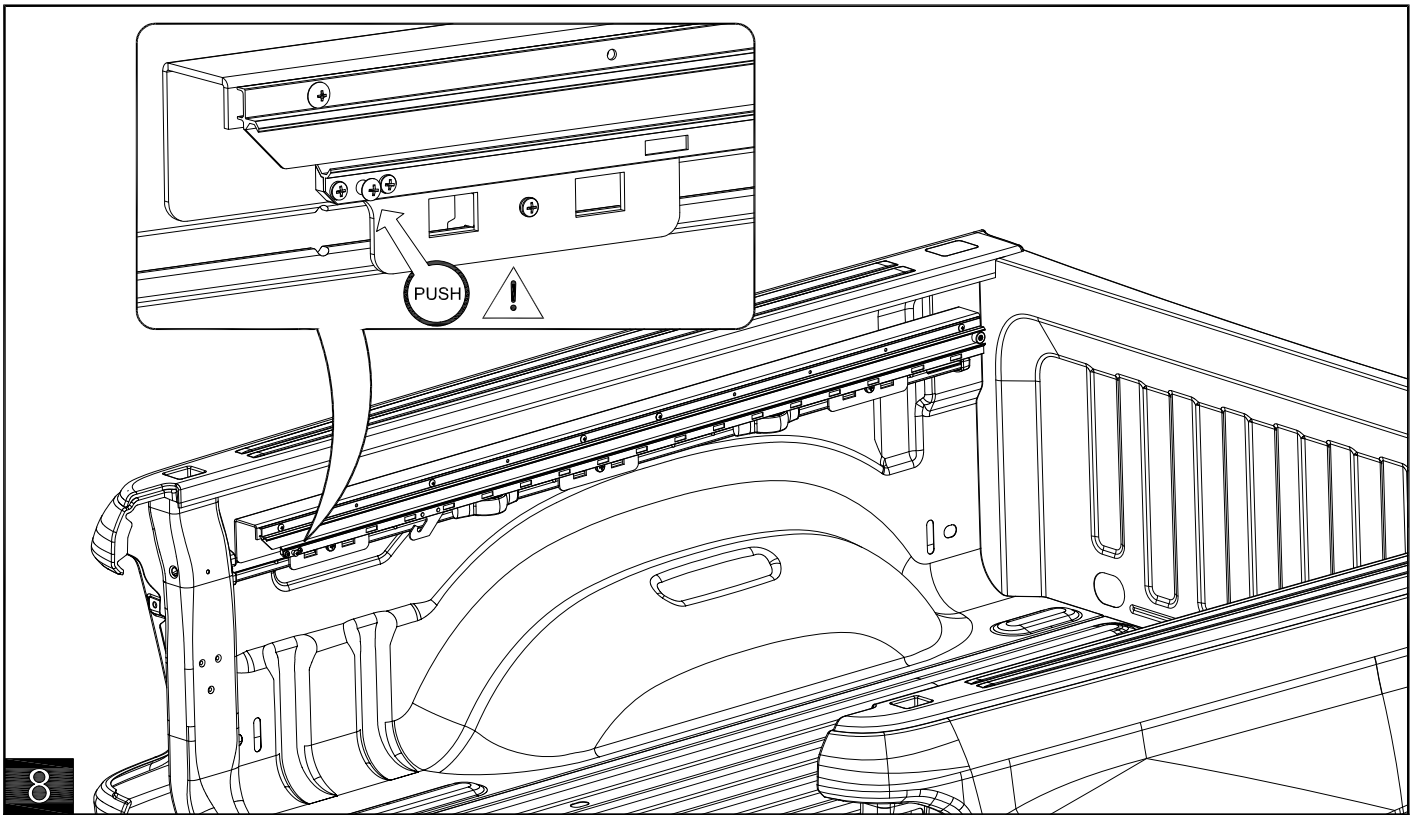

Bed Divider Ram 1500

Bed Divider Ram 1500

www.mopar.com

Call Out	Description	Quantity	Service Part (Y/N)	Part Number
1	Cargo Manager Track / Flange	2	Y	
2	2" Long Threaded Block	6	Y	
3	5/16"-18 x 3/4" Pan Head Screw	6	Y	
4	5/16" Lock Washer	6	Y	
5	Delrin Wheel	1	Y	
6	5/16" x 3/8" SS Shoulder Bolt	1	Y	
7	5/16" Lock Nut	1	Y	
8	#10-24 x 1/2" Truss Head Screw	1	Y	
9	#10 Lock Washer	1	Y	
10	#10-24 Hex Nut	1	Y	
11	Tork Head Screw	2	Y	
12	Star Washer	2	Y	
13	Stem	2	Y	
14	#6 x 3/8" Truss Head Screw	1	Y	
15	Allen Key	1	Y	
16	Torx Key	1	Y	