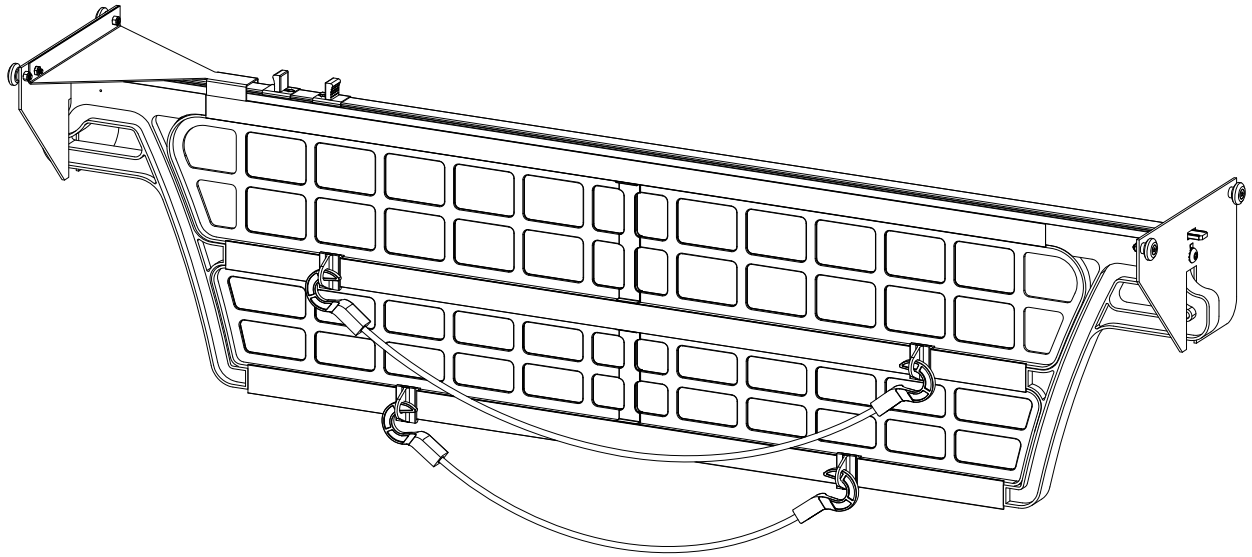

Bed Divider Ram 1500

Bed Divider Ram 1500

www.mopar.com

Call Out	Description	Quantity	Service Part (Y/N)	Part Number
1	Cargo Manager Track / Flange	2	Y	
2	2" Long Threaded Block	6	Y	
3	5/16"-18 x 3/4" Pan Head Screw	6	Y	
4	5/16" Lock Washer	6	Y	
5	Delrin Wheel	1	Y	
6	5/16" x 3/8" SS Shoulder Bolt	1	Y	
7	5/16" Lock Nut	1	Y	
8	#10-24 x 1/2" Truss Head Screw	1	Y	
9	#10 Lock Washer	1	Y	
10	#10-24 Hex Nut	1	Y	
11	Tork Head Screw	2	Y	
12	Star Washer	2	Y	
13	Stem	2	Y	
14	#6 x 3/8" Truss Head Screw	1	Y	
15	Allen Key	1	Y	
16	Torx Key	1	Y	