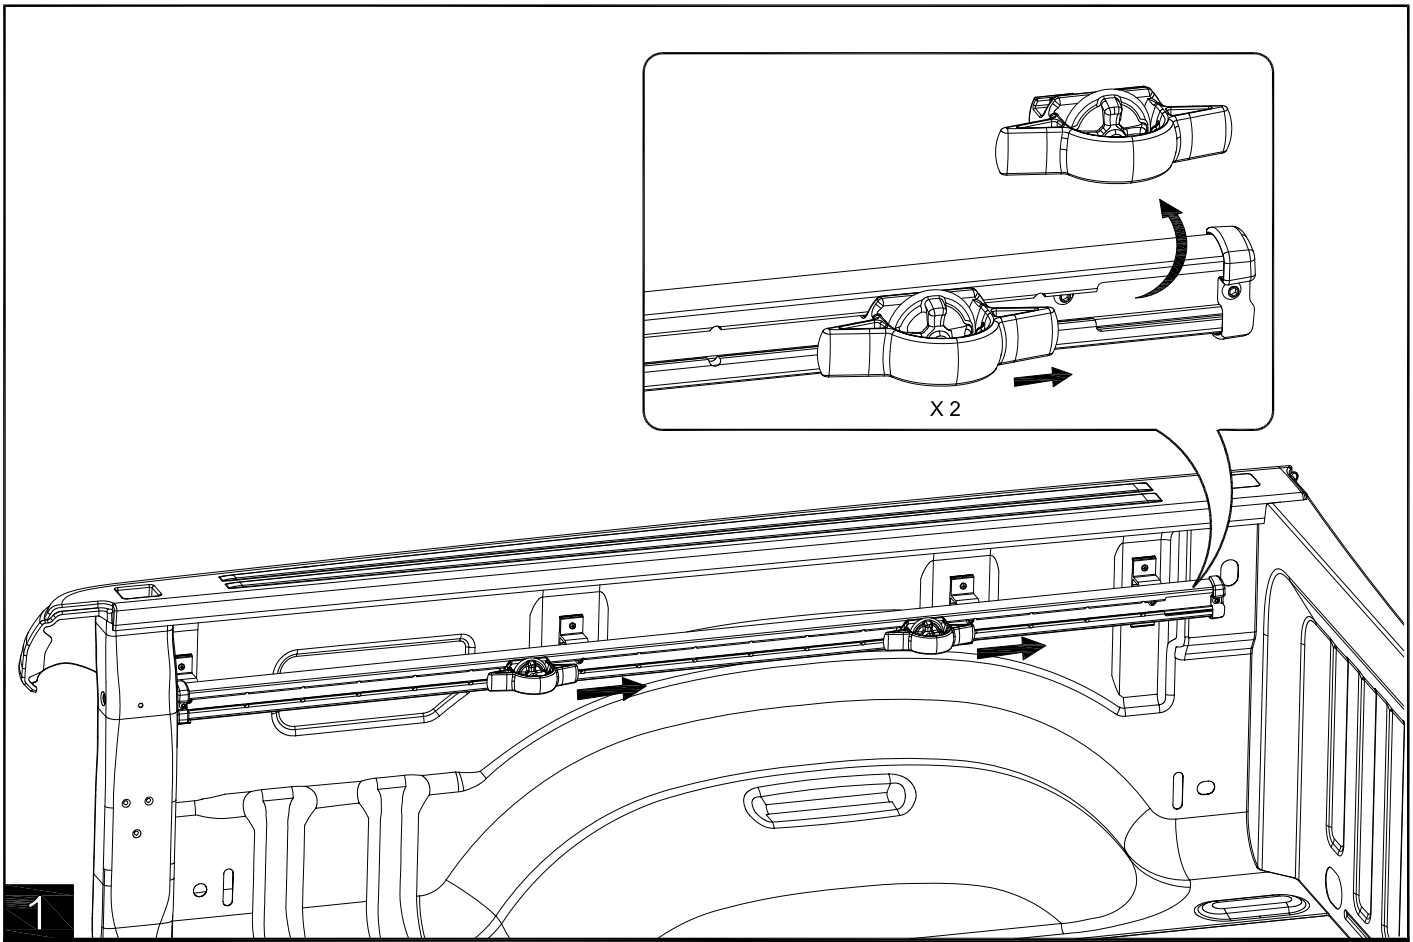

Bed Divider Ram 1500

Bed Divider Ram 1500

www.mopar.com

Call Out	Description	Quantity	Service Part (Y/N)	Part Number
1	Cargo Manager Track / Flange	2	Y	
2	2" Long Threaded Block	6	Y	
3	5/16"-18 x 3/4" Pan Head Screw	6	Y	
4	5/16" Lock Washer	6	Y	
5	Delrin Wheel	1	Y	
6	5/16" x 3/8" SS Shoulder Bolt	1	Y	
7	5/16" Lock Nut	1	Y	
8	#10-24 x 1/2" Truss Head Screw	1	Y	
9	#10 Lock Washer	1	Y	
10	#10-24 Hex Nut	1	Y	
11	Tork Head Screw	2	Y	
12	Star Washer	2	Y	
13	Stem	2	Y	
14	#6 x 3/8" Truss Head Screw	1	Y	
15	Allen Key	1	Y	
16	Torx Key	1	Y	