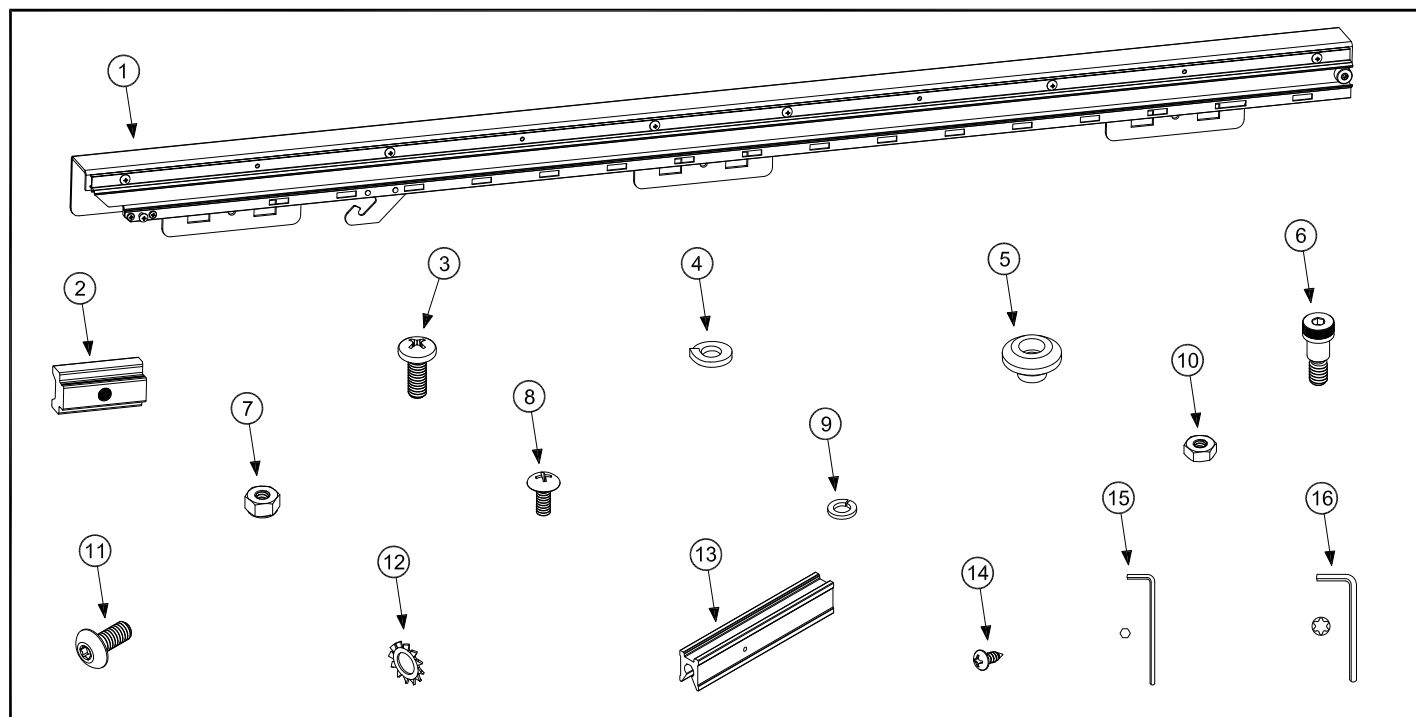

Bed Divider Ram 1500

Bed Divider Ram 1500

www.mopar.com

Call Out	Description	Quantity	Service Part (Y/N)	Part Number
1	Cargo Manager Track / Flange	2	Y	
2	2" Long Threaded Block	6	Y	
3	5/16"-18 x 3/4" Pan Head Screw	6	Y	
4	5/16" Lock Washer	6	Y	
5	Delrin Wheel	1	Y	
6	5/16" x 3/8" SS Shoulder Bolt	1	Y	
7	5/16" Lock Nut	1	Y	
8	#10-24 x 1/2" Truss Head Screw	1	Y	
9	#10 Lock Washer	1	Y	
10	#10-24 Hex Nut	1	Y	
11	Tork Head Screw	2	Y	
12	Star Washer	2	Y	
13	Stem	2	Y	
14	#6 x 3/8" Truss Head Screw	1	Y	
15	Allen Key	1	Y	
16	Torx Key	1	Y	