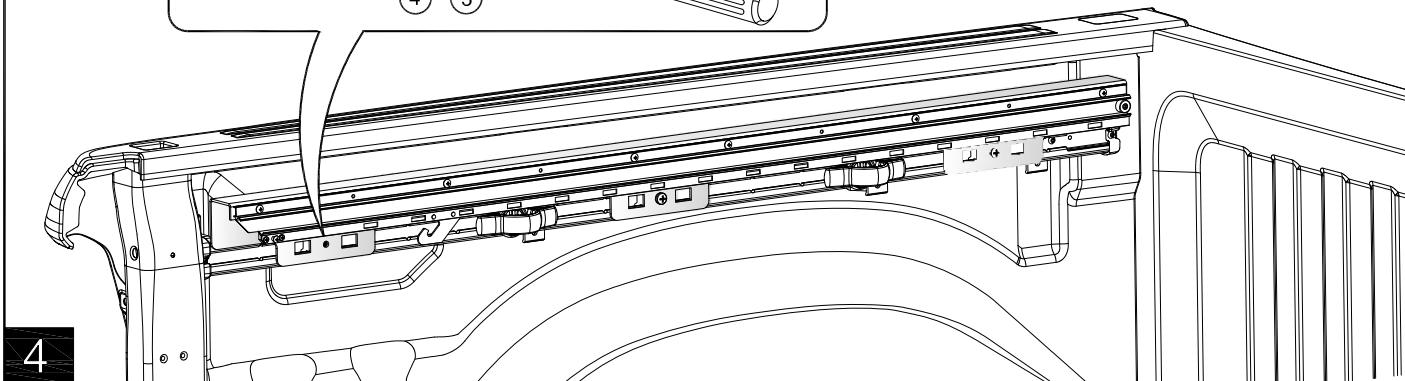

Bed Divider Ram 1500

Bed Divider Ram 1500

www.mopar.com

Call Out	Description	Quantity	Service Part (Y/N)	Part Number
1	Cargo Manager Track / Flange	2	Y	
2	2" Long Threaded Block	6	Y	
3	5/16"-18 x 3/4" Pan Head Screw	6	Y	
4	5/16" Lock Washer	6	Y	
5	Delrin Wheel	1	Y	
6	5/16" x 3/8" SS Shoulder Bolt	1	Y	
7	5/16" Lock Nut	1	Y	
8	#10-24 x 1/2" Truss Head Screw	1	Y	
9	#10 Lock Washer	1	Y	
10	#10-24 Hex Nut	1	Y	
11	Tork Head Screw	2	Y	
12	Star Washer	2	Y	
13	Stem	2	Y	
14	#6 x 3/8" Truss Head Screw	1	Y	
15	Allen Key	1	Y	
16	Torx Key	1	Y	