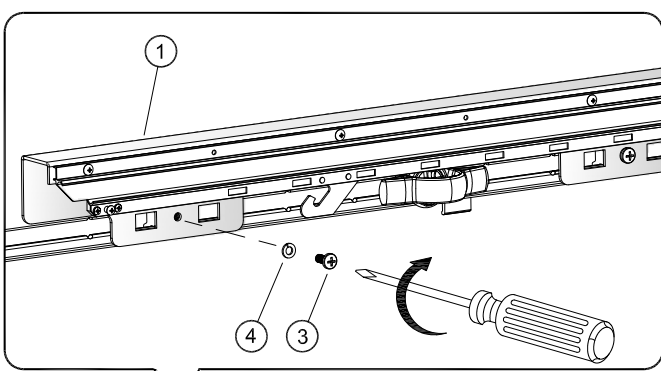

Bed Divider Ram 1500

Bed Divider Ram 1500

www.mopar.com

Call Out	Description	Quantity	Service Part (Y/N)	Part Number
1	Cargo Manager Track / Flange	2	Y	
2	2" Long Threaded Block	6	Y	
3	5/16"-18 x 3/4" Pan Head Screw	6	Y	
4	5/16" Lock Washer	6	Y	
5	Delrin Wheel	1	Y	
6	5/16" x 3/8" SS Shoulder Bolt	1	Y	
7	5/16" Lock Nut	1	Y	
8	#10-24 x 1/2" Truss Head Screw	1	Y	
9	#10 Lock Washer	1	Y	
10	#10-24 Hex Nut	1	Y	
11	Tork Head Screw	2	Y	
12	Star Washer	2	Y	
13	Stem	2	Y	
14	#6 x 3/8" Truss Head Screw	1	Y	
15	Allen Key	1	Y	
16	Torx Key	1	Y	