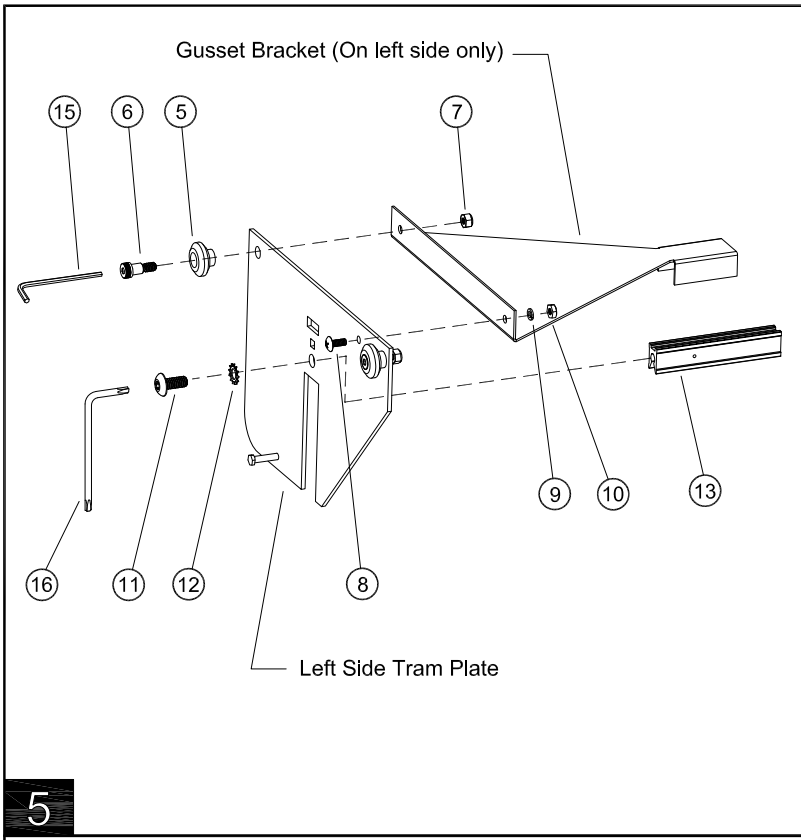

Bed Divider Ram 1500

Bed Divider Ram 1500

www.mopar.com

Call Out	Description	Quantity	Service Part (Y/N)	Part Number
1	Cargo Manager Track / Flange	2	Y	
2	2" Long Threaded Block	6	Y	
3	5/16"-18 x 3/4" Pan Head Screw	6	Y	
4	5/16" Lock Washer	6	Y	
5	Delrin Wheel	1	Y	
6	5/16" x 3/8" SS Shoulder Bolt	1	Y	
7	5/16" Lock Nut	1	Y	
8	#10-24 x 1/2" Truss Head Screw	1	Y	
9	#10 Lock Washer	1	Y	
10	#10-24 Hex Nut	1	Y	
11	Tork Head Screw	2	Y	
12	Star Washer	2	Y	
13	Stem	2	Y	
14	#6 x 3/8" Truss Head Screw	1	Y	
15	Allen Key	1	Y	
16	Torx Key	1	Y	