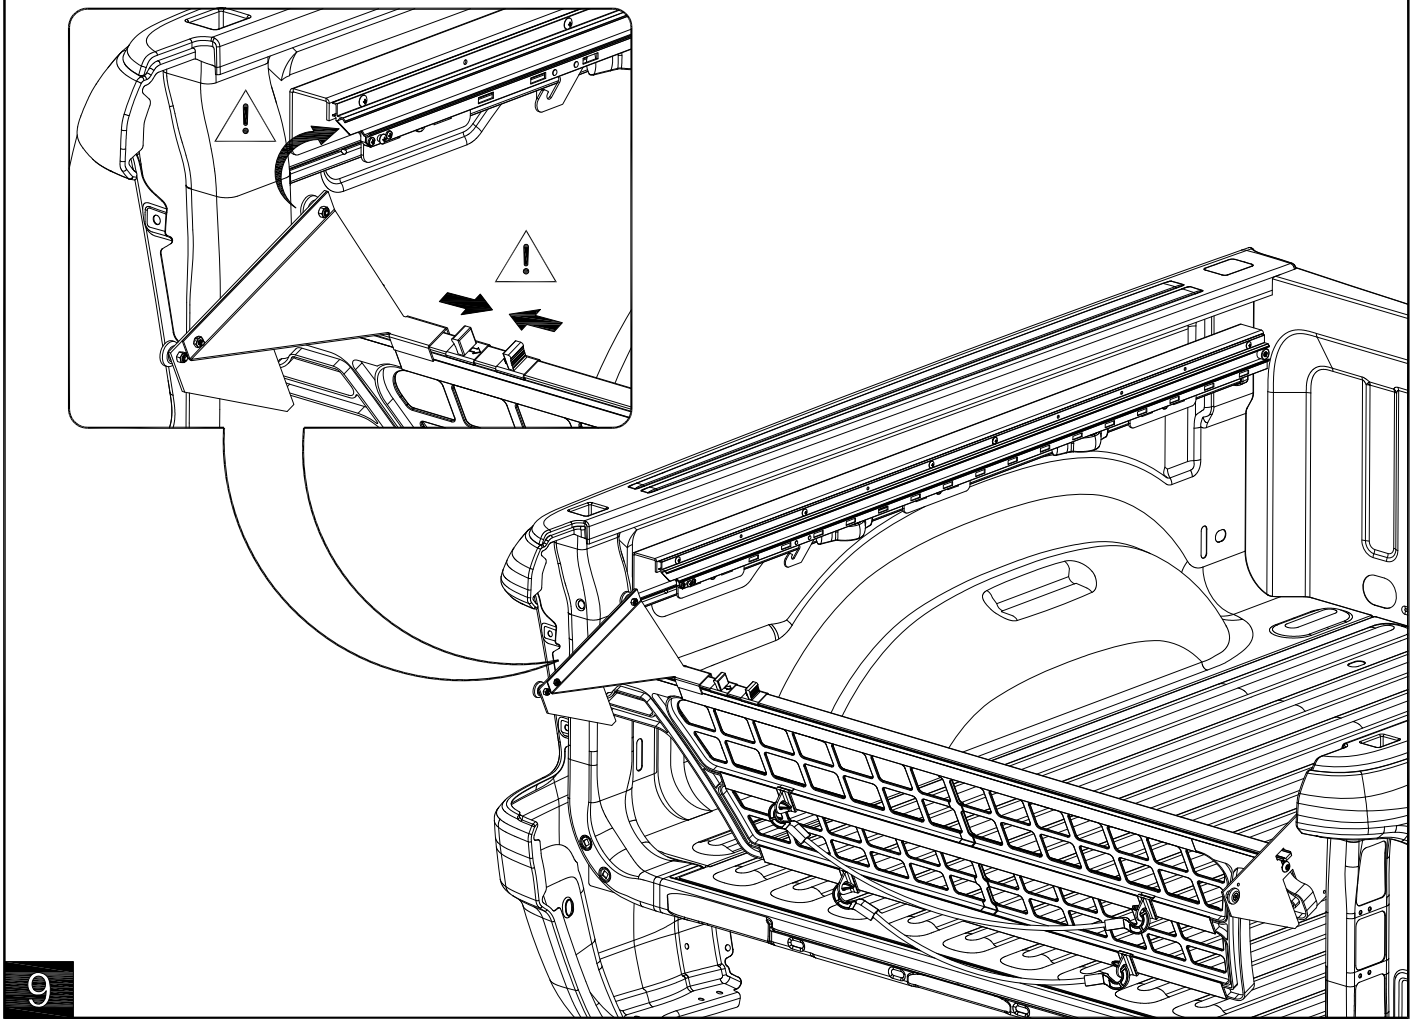

Bed Divider Ram 1500

Bed Divider Ram 1500

www.mopar.com

Call Out	Description	Quantity	Service Part (Y/N)	Part Number
1	Cargo Manager Track / Flange	2	Y	
2	2" Long Threaded Block	6	Y	
3	5/16"-18 x 3/4" Pan Head Screw	6	Y	
4	5/16" Lock Washer	6	Y	
5	Delrin Wheel	1	Y	
6	5/16" x 3/8" SS Shoulder Bolt	1	Y	
7	5/16" Lock Nut	1	Y	
8	#10-24 x 1/2" Truss Head Screw	1	Y	
9	#10 Lock Washer	1	Y	
10	#10-24 Hex Nut	1	Y	
11	Tork Head Screw	2	Y	
12	Star Washer	2	Y	
13	Stem	2	Y	
14	#6 x 3/8" Truss Head Screw	1	Y	
15	Allen Key	1	Y	
16	Torx Key	1	Y	