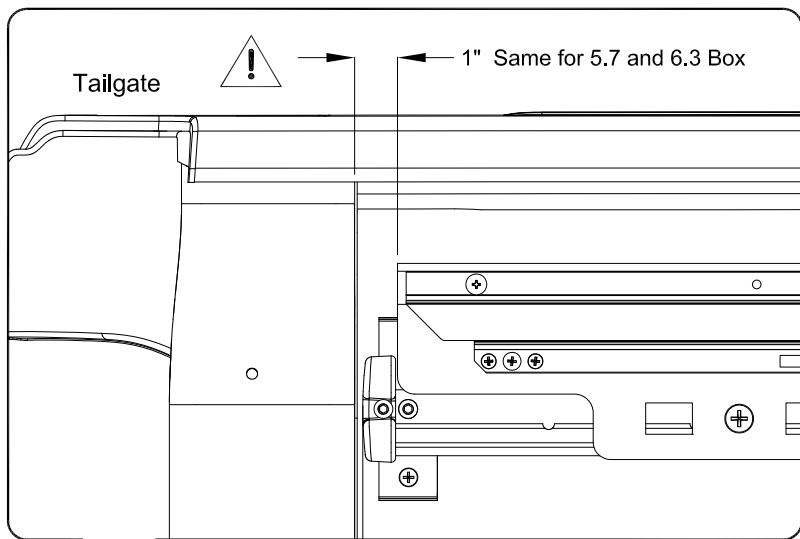

Bed Divider Ram 1500

Bed Divider Ram 1500

www.mopar.com

Call Out	Description	Quantity	Service Part (Y/N)	Part Number
1	Cargo Manager Track / Flange	2	Y	
2	2" Long Threaded Block	6	Y	
3	5/16"-18 x 3/4" Pan Head Screw	6	Y	
4	5/16" Lock Washer	6	Y	
5	Delrin Wheel	1	Y	
6	5/16" x 3/8" SS Shoulder Bolt	1	Y	
7	5/16" Lock Nut	1	Y	
8	#10-24 x 1/2" Truss Head Screw	1	Y	
9	#10 Lock Washer	1	Y	
10	#10-24 Hex Nut	1	Y	
11	Tork Head Screw	2	Y	
12	Star Washer	2	Y	
13	Stem	2	Y	
14	#6 x 3/8" Truss Head Screw	1	Y	
15	Allen Key	1	Y	
16	Torx Key	1	Y	